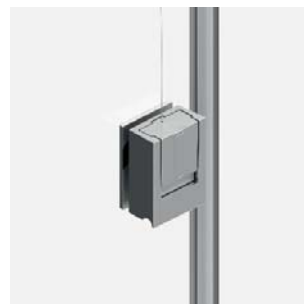

Distinguished by

- Possibility of folding the glazing panels on one or both sides to leave everything completely open or close them, without losing the panoramic views thanks to the absence of vertical profiles.
- Panel grouping system by clipping to hold them together.
- Inox bearing system in the upper guide for easy and comfortable horizontal sliding.
- Different types of bottom guide: overlapped with a channel to collect condensation water and embedded in the floor without creating steps.
- Different types of compensating profiles: classic profile and store profile for the installation of interior blinds.
- Combined plastic/aluminium cover panels to maintain aesthetics and watertightness at the same time.
- Transparent sealing profiles between the glass panels.
- Reduced air conditioning costs.
- Compatibility with 10 mm and 12 mm tempered glass.
- Geometric possibilities on any angle between 90° and 180°.

Configuraciones Posibles • Assembly Options

Apertura Tapa
Cover Opening

Fijación Bisagra Inferior
Lower Fixing Hinge

Fijación Bisagra Superior
Upper Fixing Hinge

Marco Inferior Tapa
Lower Frame Cover

Pestillo Inferior
Lower Latch

Pomo
Knob

Soporte Fijación
Fixing Bracket

Tapas Herméticas
Hermetic Covers

Recomendado hasta • Recommended for up to

Vidrio 10 / 12 (mm) • Glass 10 / 12 (mm)	
Hojas • Panels 0,80 línea x 3,00 altura (m) 0,80 width x 3,00 height (m)	Sistema (m) • System (m) Peso máximo línea hojas: 780 Kg x 3,00 altura Maximum weight panel width: 780 Kg x 3,00 height